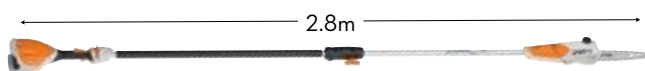

AK 20
SKIN ONLY
\$349

BGA 60 BATTERY BLOWER

36V • 780M³/H • 248KM/H® • 2.3KG®

Powerful, low weight, well-balanced. Excellent clearing of leaves, grass, dirt for larger gardens.

AK 30
SKIN ONLY
\$349

KIT PRICE \$549