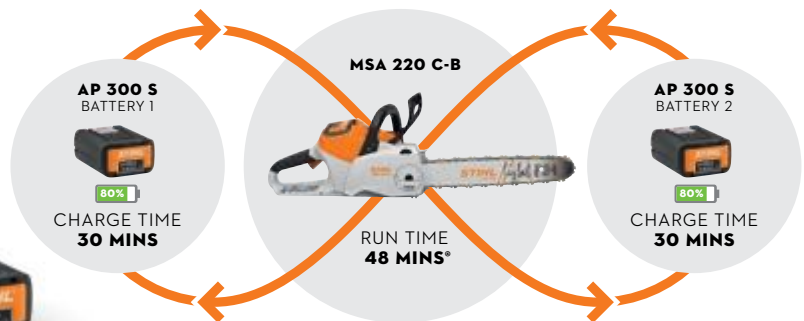

FREE PRO BATTERY* - SAVE $329 - SEE PAGE 2